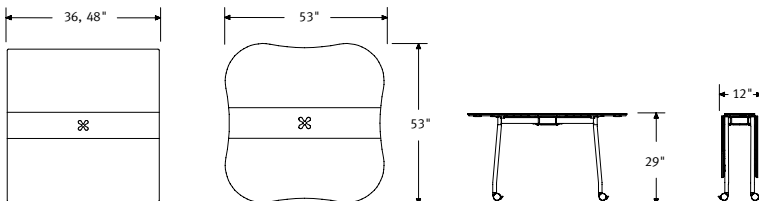

INTERSECT® PORTFOLIO TABLES These tables have two folding surfaces. Open both sides for full-scale size. Dropping one leaf cuts the top surface in half. Dropping both skinnies the table up for easy storage. Tables are on casters so you can move them together, apart, or out of the way with ease.