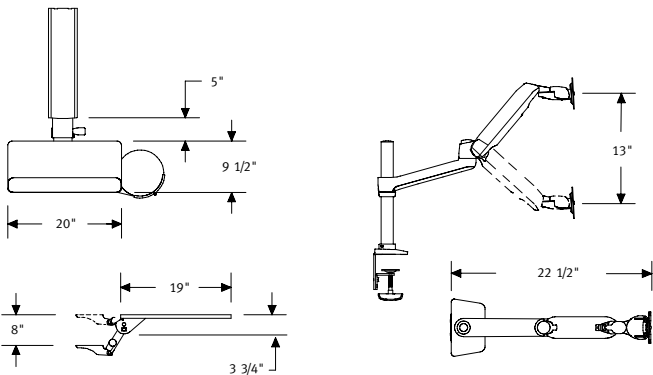

Finishes

White
91

Black
BK

Metallic Silver
MS

Diagonal Tray starting at **\$23**
 Paper Tray starting at **\$14**
 Vertical Tray starting at **\$16**
 Pencil Drawer starting at **\$19**

ORGANIZATIONAL TOOLS We find that people are happier when they know where their stuff is. The satisfaction you feel after laying your hands on anything from a highlighter to a sales report at a second's notice, simply can't be explained. These tools help you do that.

Finishes

Keyboard Tray starting at **\$174**
Single Monitor Arm starting at **\$211**

TECHNOLOGY SUPPORT Devices aren't yet extensions of ourselves, but the closer to that the better given how we depend on technology. This keyboard tray lets you easily adjust the tilt over a 30-degree range. The monitor arm lets you place a screen right where you want it.