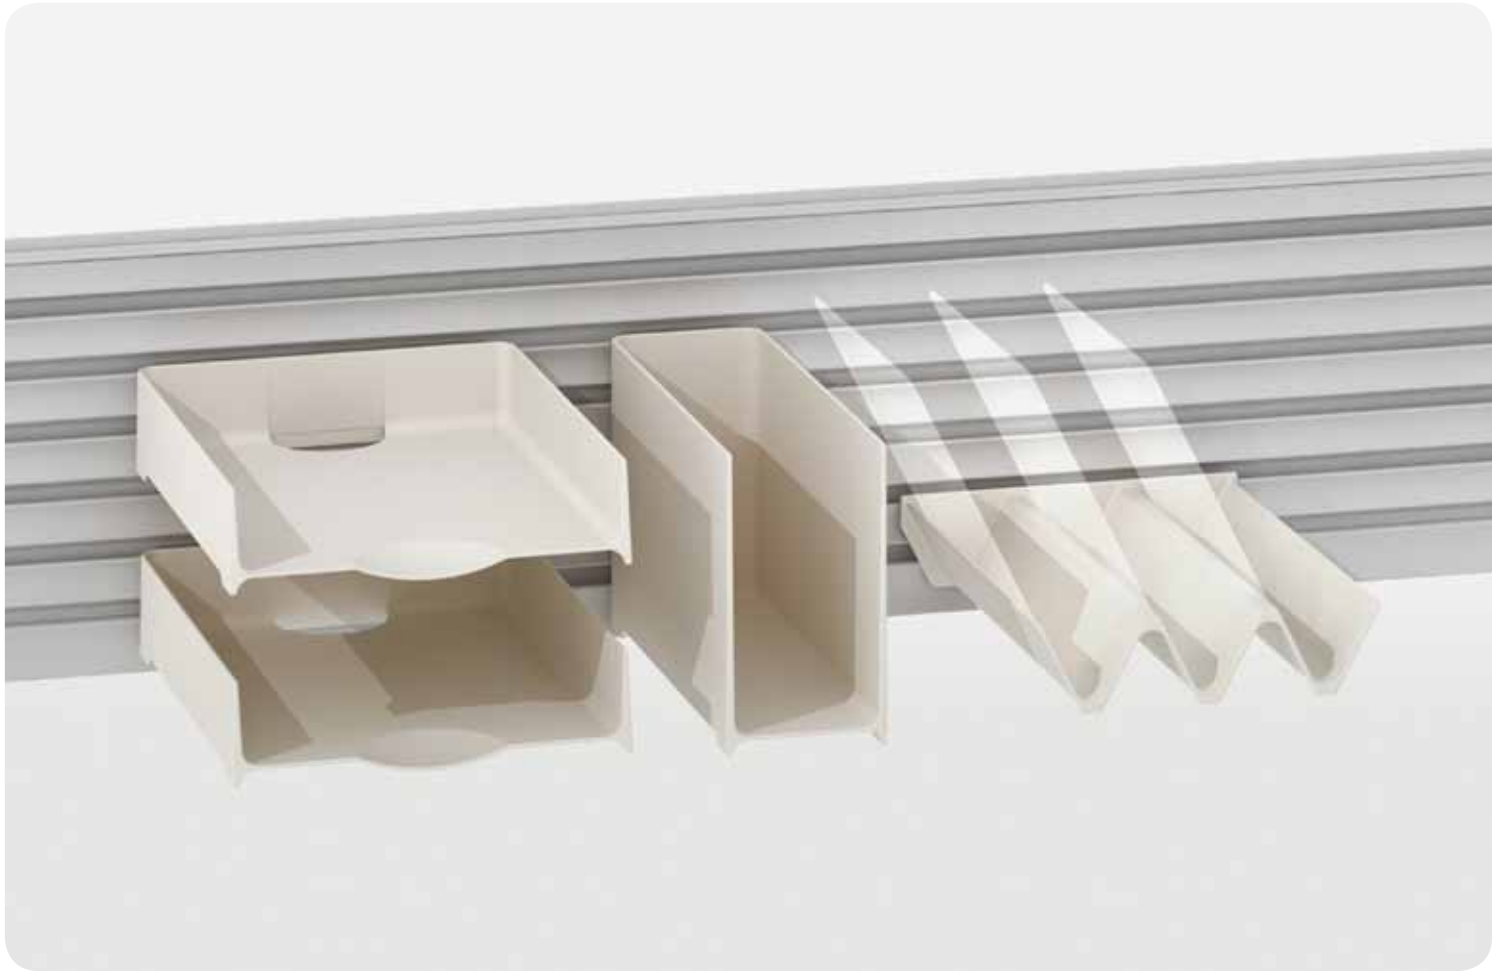

Finishes

White
91

Black
BK

Metallic Silver
MS

Diagonal Tray starting at **\$23**
 Paper Tray starting at **\$14**
 Vertical Tray starting at **\$16**
 Pencil Drawer starting at **\$19**

ORGANIZATIONAL TOOLS We find that people are happier when they know where their stuff is. The satisfaction you feel after laying your hands on anything from a highlighter to a sales report at a second's notice, simply can't be explained. These tools help you do that.

Finishes

Keyboard Tray starting at **\$174**
Single Monitor Arm starting at **\$211**

TECHNOLOGY SUPPORT Devices aren't yet extensions of ourselves, but the closer to that the better given how we depend on technology. This keyboard tray lets you easily adjust the tilt over a 30-degree range. The monitor arm lets you place a screen right where you want it.