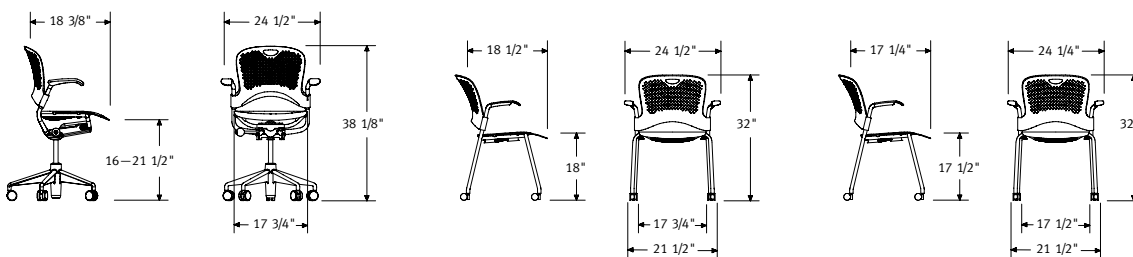

Stacking chairs starting at **$160**
Multipurpose chairs starting at **$405**

CAPER® CHAIRS A caper is a light-hearted leap. Thus, Caper—a family of nimble, stylish chairs. They're lightweight, portable, stackable, movable, so your people can move them around as they need to. They are great for working (task version) and for guest seating (4-leg model).