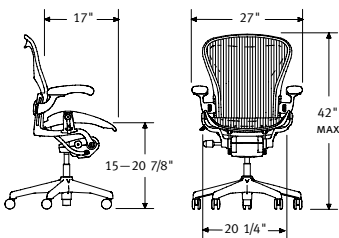

INTERSECT® PORTFOLIO TABLES These tables have two folding surfaces. Open both sides for full-scale size. Dropping one leaf cuts the top surface in half. Dropping both skinnies the table up for easy storage. Tables are on casters so you can move them together, apart, or out of the way with ease.

Chairs starting at **\$483**

MIRRA® CHAIRS This chair is a happy union of seemingly incompatible concepts: More support and less material. High performance and attractive price. Fewer adjustments and better fit. Central to its comfort is the one-piece, frameless backrest pierced with geometric shapes to create flex zones to support you naturally.