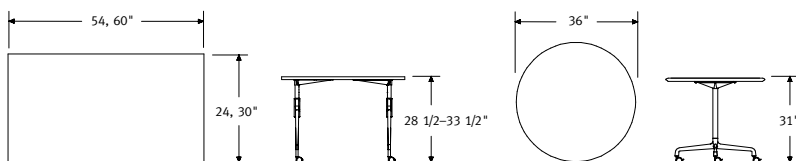

Base Finish

Black Umber
BU

Top Finishes

Soft White
LU

Sandstone
WL

Folkstone Grey
8Q