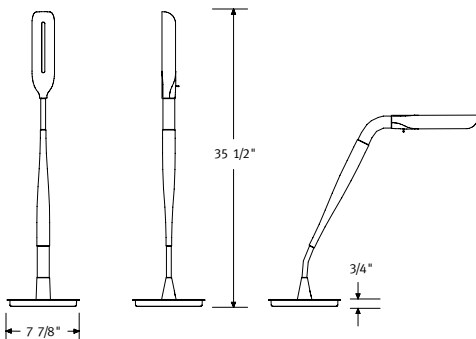

Finishes

White
91

Black
BK

Metallic Silver
MS

Diagonal Tray starting at **\$23**
 Paper Tray starting at **\$14**
 Vertical Tray starting at **\$16**
 Pencil Drawer starting at **\$19**

ORGANIZATIONAL TOOLS We find that people are happier when they know where their stuff is. The satisfaction you feel after laying your hands on anything from a highlighter to a sales report at a second's notice, simply can't be explained. These tools help you do that.